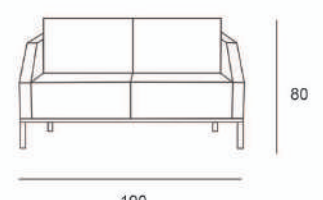

73

150

80

80

SEREN / SINGLE SEAT
H:73 W:80 L:77

SEREN / DOUBLE SEAT
H:73 W:80 L:150

80

93

80

190

93

93

80

93

80

190

93

93

VIONA

ASIA

BEST / DOUBLE SEAT
H:70 W:80 L:180

WORK / SINGLE SEAT

WORK / DOUBLE SEAT

LAMSE / SINGLE SEAT