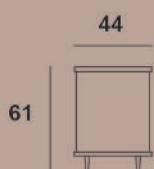

PRODUCT FAMILY WORK TABLE & DRAWERS