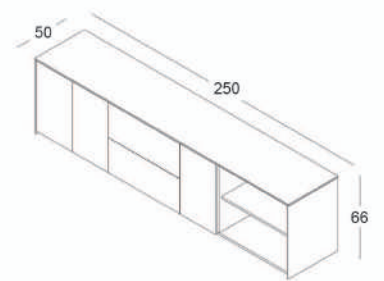

AKKADIAN TABLE / 290x90
180x90
160x90

AKKADIAN TABLE / 290x90

AKKADIAN TABLE / 110x60

AKKADIAN DECOR SHELVES / H:200 W :50 L:200

MANEGER TABLE / 240x110
200x110

MANEGER COBINET / 225x50x66 / 220x50x66 / 174x50x66

NOTE TABLE / 200x90
180x90
160x90

NOTE TABLE PRODUCT FAMILY

140Ø
120Ø

320x100 200x90
280x100 240x90
140x140

640x160
320x160
280x120

60x50x200

60x50x78

STRIPE TABLE / 220x90
200x90
180x90