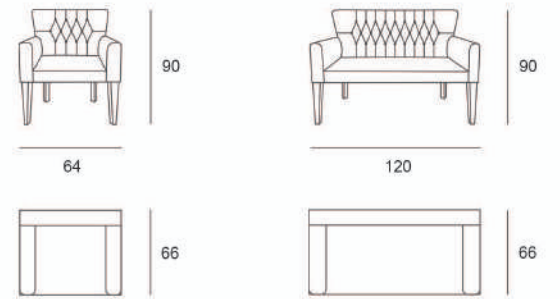

82

MILAN / SINGLE SEAT

H:75 W:82 L:80

MILAN / DOUBLE SEAT

H:75 W:82 L:200

MILAN COFFEE TABLES / 60 - 70 - 80 Ø

L/H:52 - M/H:42 - S/H:32

PARIS II / SINGLE SEAT

73

150

80

80

SEREN / SINGLE SEAT
H:73 W:80 L:77

SEREN / DOUBLE SEAT
H:73 W:80 L:150

80

93

93

93

VIONA

ASIA

BEST / DOUBLE SEAT
H:70 W:80 L:180

WORK / SINGLE SEAT

WORK / DOUBLE SEAT

LAMSE / SINGLE SEAT

MANAGER I

MANAGER II

ROUND

ARIA I

ARIA II

RELAX / SINGLE SEAT

MALMO / SINGLE SEAT

LUCKY / 70 Ø 80 Ø 120 Ø
 120x70 80x80 70x70