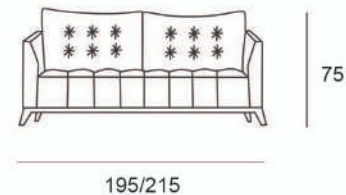

STAY / SINGLE SEAT
H:82 W:80 L:100

STAY / DOUBLE SEAT
H:82 W:80 L:180

STAY / TRIPLE SEAT
H:82 W:80 L:220

82

100

160

220

82

75

80

75

176

80

80

80

82

82

MILAN / SINGLE SEAT

H:75 W:82 L:80

MILAN / DOUBLE SEAT

H:75 W:82 L:200

MILAN COFFEE TABLES / 60 - 70 - 80 Ø

L/H:52 - M/H:42 - S/H:32

PARIS II / SINGLE SEAT

PARIS II / DOUBLE SEAT

PARIS II / TRIPLE SEAT

VIONA / SINGLE SEAT

VIONA / DOUBLE SEAT

ASIA / SINGLE SEAT

ASIA / DOUBLE SEAT

73

77