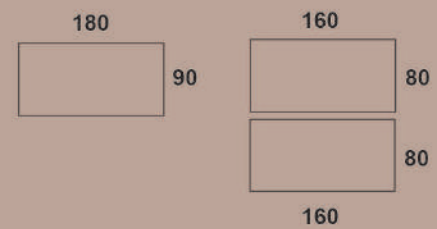

PRODUCT FAMILY WORK TABLE & DRAWERS