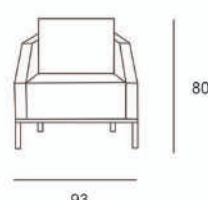

82

MILAN / SINGLE SEAT

H:75 W:82 L:80

MILAN / DOUBLE SEAT

H:75 W:82 L:200

MILAN COFFEE TABLES / 60 - 70 - 80 Ø

L/H:52 - M/H:42 - S/H:32

PARIS II / SINGLE SEAT

73

150

80

80

SEREN / SINGLE SEAT
H:73 W:80 L:77

SEREN / DOUBLE SEAT
H:73 W:80 L:150

80

93

80

190

93

93

80

93

80

190

93

93

VIONA

ASIA

BEST / DOUBLE SEAT
H:70 W:80 L:180

WORK / SINGLE SEAT

WORK / DOUBLE SEAT

LAMSE / SINGLE SEAT