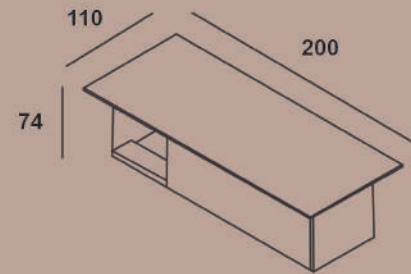

PRODUCT FAMILY MANEGER TABLE & DRAWERS