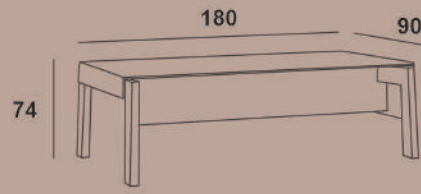

PRODUCT FAMILY AKKADIAN TABLE & DRAWERS