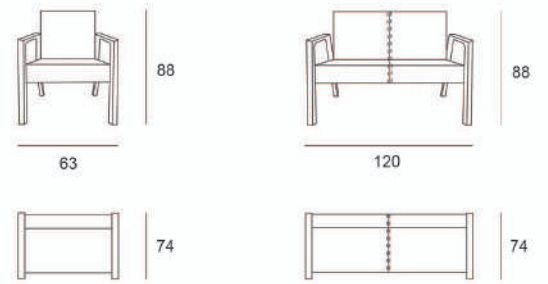

93

93

VIONA

ASIA

BEST / DOUBLE SEAT
H:70 W:80 L:180

WORK / SINGLE SEAT

WORK / DOUBLE SEAT

LAMSE / SINGLE SEAT

MANAGER I

MANAGER II

ROUND

ARIA I

ARIA II

RELAX / SINGLE SEAT

MALMO / SINGLE SEAT

LUCKY / 70 Ø 80 Ø 120 Ø
 120x70 80x80 70x70