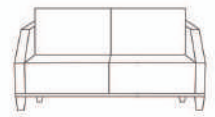

82

MILAN / SINGLE SEAT

H:75 W:82 L:80

MILAN / DOUBLE SEAT

H:75 W:82 L:200

MILAN COFFEE TABLES / 60 - 70 - 80 Ø

L/H:52 - M/H:42 - S/H:32

PARIS II / SINGLE SEAT

PARIS II / DOUBLE SEAT

PARIS II / TRIPLE SEAT

VIONA / SINGLE SEAT

VIONA / DOUBLE SEAT

ASIA / SINGLE SEAT

ASIA / DOUBLE SEAT

73

77

73

150

80

80

SEREN / SINGLE SEAT
H:73 W:80 L:77

SEREN / DOUBLE SEAT
H:73 W:80 L:150

80

93