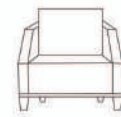

82

MILAN / SINGLE SEAT

H:75 W:82 L:80

MILAN / DOUBLE SEAT

H:75 W:82 L:200

MILAN COFFEE TABLES / 60 - 70 - 80 Ø

L/H:52 - M/H:42 - S/H:32

PARIS II / SINGLE SEAT

PARIS II / DOUBLE SEAT

PARIS II / TRIPLE SEAT

VIONA / SINGLE SEAT

VIONA / DOUBLE SEAT

ASIA / SINGLE SEAT

ASIA / DOUBLE SEAT

73

77