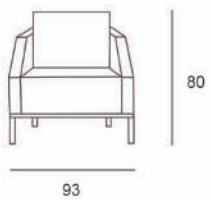

82

MILAN / SINGLE SEAT

H:75 W:82 L:80

MILAN / DOUBLE SEAT

H:75 W:82 L:200

MILAN COFFEE TABLES / 60 - 70 - 80 Ø

L/H:52 - M/H:42 - S/H:32

PARIS II / SINGLE SEAT

PARIS II / DOUBLE SEAT

PARIS II / TRIPLE SEAT

VIONA / SINGLE SEAT

VIONA / DOUBLE SEAT

ASIA / SINGLE SEAT

ASIA / DOUBLE SEAT

73

77

73

150

80

80

SEREN / SINGLE SEAT
H:73 W:80 L:77

SEREN / DOUBLE SEAT
H:73 W:80 L:150

80

93