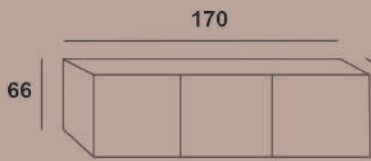

PRODUCT FAMILY AKKADIAN TABLE & DRAWERS