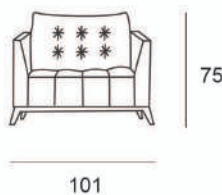

STAY / SINGLE SEAT
H:82 W:80 L:100

STAY / DOUBLE SEAT
H:82 W:80 L:180

STAY / TRIPLE SEAT
H:82 W:80 L:220

82

100

160

220

82

75

80

75

176

80

80

80

82

82

MILAN / SINGLE SEAT

H:75 W:82 L:80

MILAN / DOUBLE SEAT

H:75 W:82 L:200

MILAN COFFEE TABLES / 60 - 70 - 80 Ø

L/H:52 - M/H:42 - S/H:32

PARIS II / SINGLE SEAT

PARIS II / DOUBLE SEAT

PARIS II / TRIPLE SEAT

VIONA / SINGLE SEAT

VIONA / DOUBLE SEAT

ASIA / SINGLE SEAT

ASIA / DOUBLE SEAT

73

77