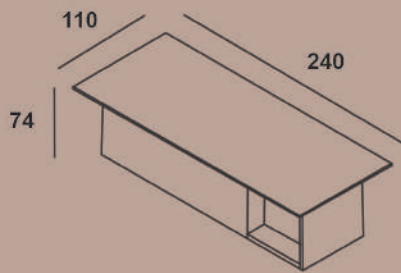

PRODUCT FAMILY MANEGER TABLE & DRAWERS