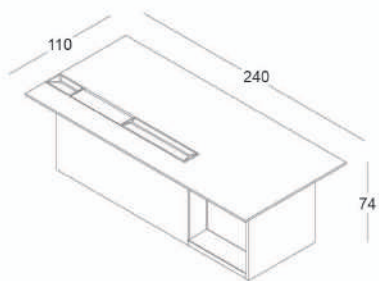

AKKADIAN TABLE / 290x90
180x90
160x90

AKKADIAN TABLE / 290x90

AKKADIAN TABLE / 110x60

AKKADIAN DECOR SHELVES / H:200 W :50 L:200

MANEGER TABLE / 240x110
200x110

MANEGER COBINET / 225x50x66 / 220x50x66 / 174x50x66

NOTE TABLE / 200x90
180x90
160x90

NOTE TABLE PRODUCT FAMILY

140Ø
120Ø

320x100 200x90
280x100 240x90
140x140

640x160
320x160
280x120

60x50x200

60x50x78

STRIPE TABLE / 220x90
200x90
180x90