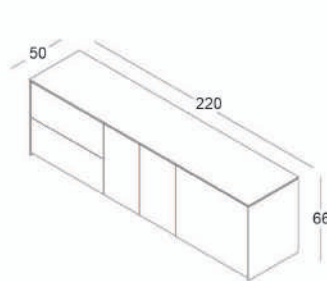

AKKADIAN TABLE / 290x90
180x90
160x90

AKKADIAN TABLE / 290x90

AKKADIAN TABLE / 110x60

AKKADIAN DECOR SHELVES / H:200 W :50 L:200

MANEGER TABLE / 240x110
200x110

MANEGER COBINET / 225x50x66 / 220x50x66 / 174x50x66

NOTE TABLE / 200x90
180x90
160x90

NOTE TABLE PRODUCT FAMILY

140Ø
120Ø

320x100 200x90
280x100 240x90
140x140

640x160
320x160
280x120

60x50x200

60x50x78

STRIPE TABLE / 220x90
200x90
180x90