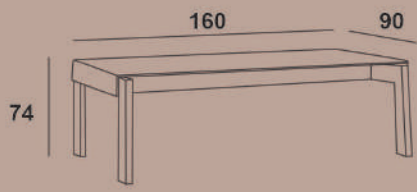

PRODUCT FAMILY AKKADIAN TABLE & DRAWERS