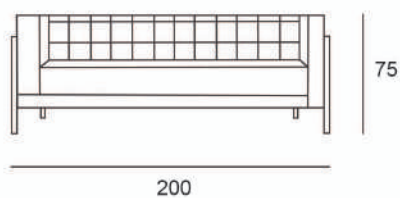

STAY / SINGLE SEAT
H:82 W:80 L:100

STAY / DOUBLE SEAT
H:82 W:80 L:180

STAY / TRIPLE SEAT
H:82 W:80 L:220

82

100

160

220

82

82

MILAN / SINGLE SEAT

H:75 W:82 L:80

MILAN / DOUBLE SEAT

H:75 W:82 L:200

MILAN COFFEE TABLES / 60 - 70 - 80 Ø

L/H:52 - M/H:42 - S/H:32

PARIS II / SINGLE SEAT

PARIS II / DOUBLE SEAT

PARIS II / TRIPLE SEAT

VIONA / SINGLE SEAT

VIONA / DOUBLE SEAT

ASIA / SINGLE SEAT

ASIA / DOUBLE SEAT

73

77