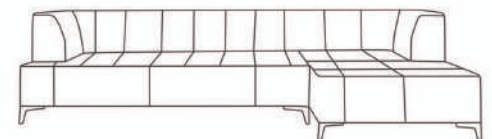

VALENCIA / SINGLE SEAT

VALENCIA / DOUBLE SEAT

VALENCIA / CORNER

VALENCIA / SINGLE SEAT

68

110

68

222

68

242

90

90

183