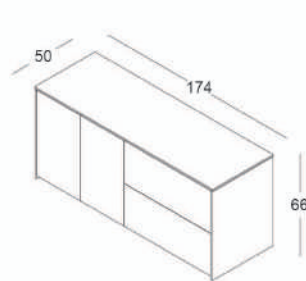

AKKADIAN TABLE / 290x90
180x90
160x90

AKKADIAN TABLE / 290x90

AKKADIAN TABLE / 110x60

AKKADIAN DECOR SHELVES / H:200 W :50 L:200

MANEGER TABLE / 240x110
200x110

MANEGER COBINET / 225x50x66 / 220x50x66 / 174x50x66

NOTE TABLE / 200x90
180x90
160x90

NOTE TABLE PRODUCT FAMILY

140Ø
120Ø

320x100 200x90
280x100 240x90
140x140

640x160
320x160
280x120

60x50x200

60x50x78

STRIPE TABLE / 220x90
200x90
180x90