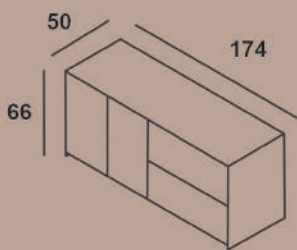

PRODUCT FAMILY MANEGER TABLE & DRAWERS