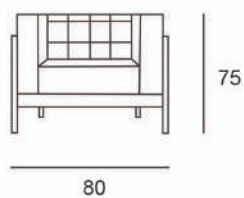

PARIS II / DOUBLE SEAT

PARIS II / TRIPLE SEAT