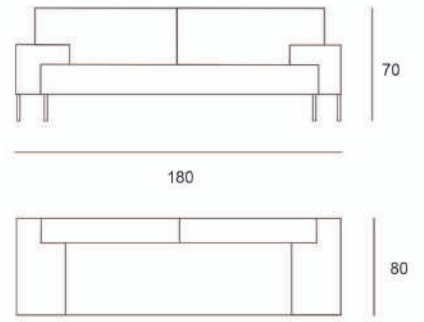

82

MILAN / SINGLE SEAT

H:75 W:82 L:80

MILAN / DOUBLE SEAT

H:75 W:82 L:200

MILAN COFFEE TABLES / 60 - 70 - 80 Ø

L/H:52 - M/H:42 - S/H:32

PARIS II / SINGLE SEAT

73

150

80

80

SEREN / SINGLE SEAT
H:73 W:80 L:77

SEREN / DOUBLE SEAT
H:73 W:80 L:150

80

93

80

190

93

93

80

93

80

190

93

93

VIONA

ASIA

BEST / DOUBLE SEAT
H:70 W:80 L:180

WORK / SINGLE SEAT

WORK / DOUBLE SEAT

LAMSE / SINGLE SEAT