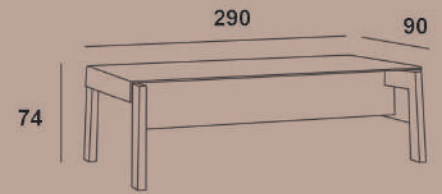

PRODUCT FAMILY AKKADIAN TABLE & DRAWERS